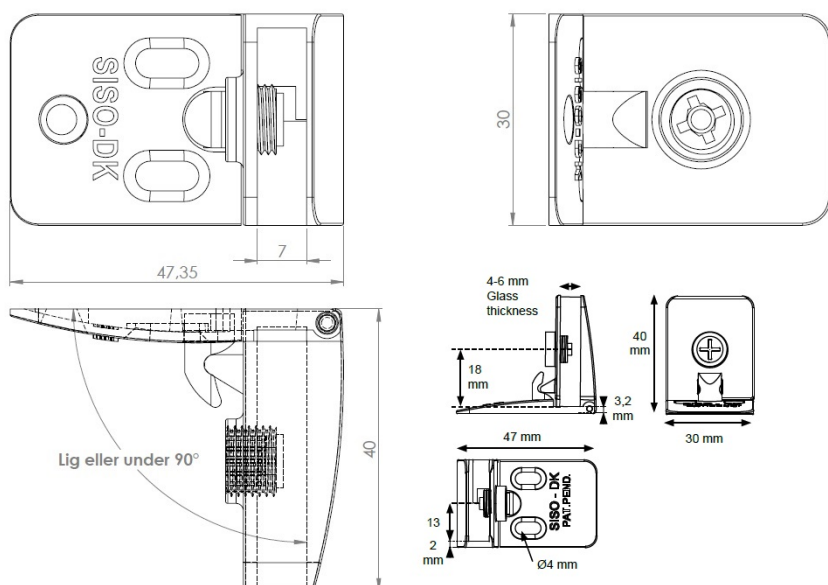

PRODUCT SHEET

Description:

Glass Door Hinge "Square" Top+Bottom, CPL, Inset Doors, F/ Glass Thickness 4-6mm. 1 Zamak Screw W/PVC Tip & 1 Zamak, Screw W/ø5x3,5mm Extension. Catch Made Of ABS Plastic

Item number:

15.06.210-0

Units	Box	Carton	HS Code	Barcode
Pair	12	120	8302100090	 5704866054577

SISO A/S

Mileparken 11
DK-2740 Skovlunde
Denmark
VAT: DK 24786013

Phone +45 45 830 900

www.siso.dk
siso@siso.dk

Danske Bank
Nytorv Branch
Copenhagen
SWIFT: DABADKKK

Account no.
4180 3112 112936
IBAN Account
DK7230003112112936